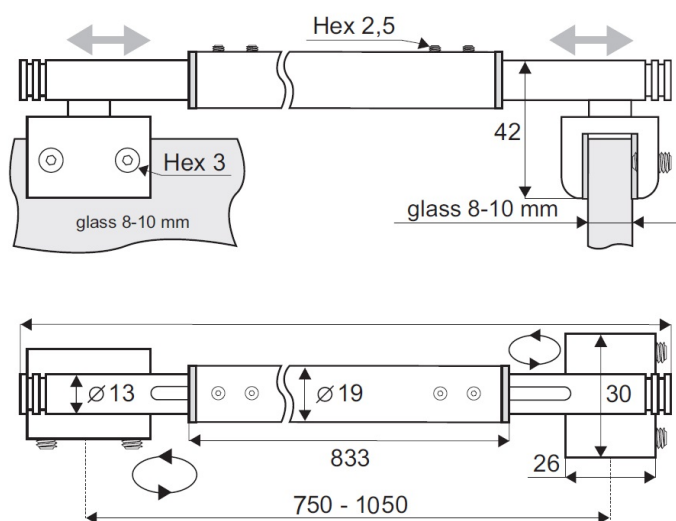

PRODUCT SHEET

Description:

Shower Support Bar, Glass/Glass, Adjustable 750-1050mm, SS- Look

Item number:

15.24.023-0

Units	Box	Carton	HS Code	Barcode
Pcs.	1	10	8302419000	
5704866060639				

SISO A/S

Mileparken 11
DK-2740 Skovlunde
Denmark
VAT: DK 24786013

Phone +45 45 830 900

www.siso.dk
siso@siso.dk

Danske Bank
Nytorv Branch
Copenhagen
SWIFT: DABADKKK

Account no.
4180 3112 112936
IBAN Account
DK7230003112112936