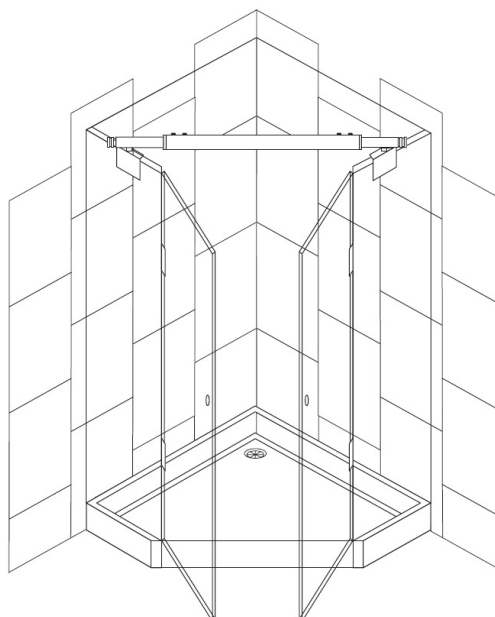

PRODUCT SHEET

Description:

Shower Support Bar, Glass/Glass, Adjustable 750-1050mm, SS- Look

Item number:

15.24.023-0

Units	Box	Carton	HS Code	Barcode
Pcs.	1	10	8302419000	
5704866060639				

SISO A/S

Mileparken 11
DK-2740 Skovlunde
Denmark
VAT: DK 24786013

Phone +45 45 830 900

www.siso.dk
siso@siso.dk

Danske Bank
Nytorv Branch
Copenhagen
SWIFT: DABADKKK

Account no.
4180 3112 112936
IBAN Account
DK7230003112112936